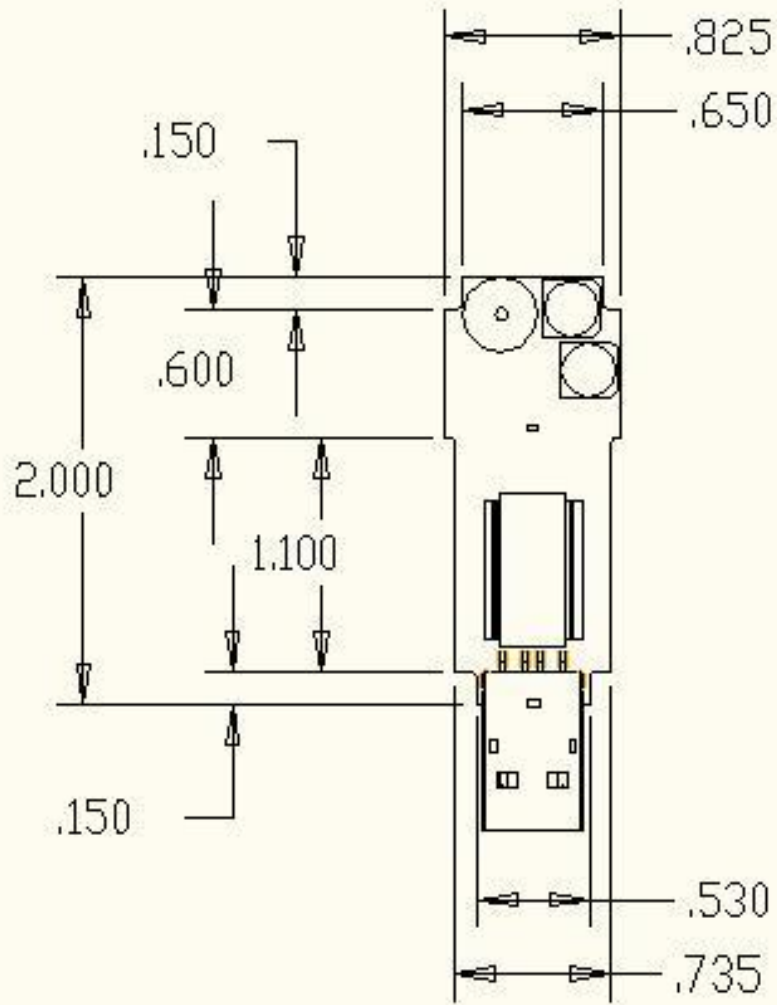

AirID Enroll OEM Dongle Reader

SCALE 1.000

*This document contains Confidential Information that is proprietary and is the sole and exclusive Property of RF Ideas, Inc. It is to be considered Confidential by all to whom furnished and shall not be duplicated without express written permission of RF Ideas, Inc.*