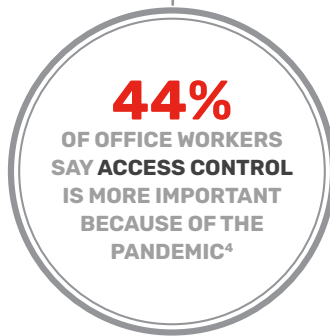

WHY GO MOBILE?

A contactless future is already here.

For secure authentication, your smartphone's **Bluetooth®** capabilities and **WAVE ID®** readers are the key to a safer, more productive workplace.

MOBILE IS TRENDING

Everywhere, post-pandemic workplaces are giving employees the flexibility to use their own smartphones as a critical, user-friendly authentication tool.

MOBILE IS TRUSTED

Smartphones are ubiquitous, contactless, more secure than other devices, and they keep your credentials right in your hands.